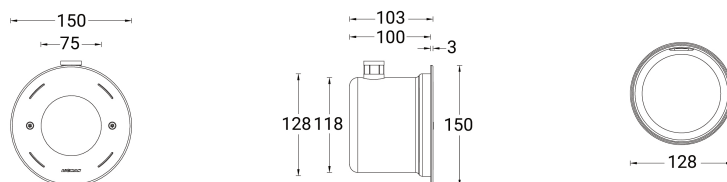

BOH-60011, BOH-60012, BOH-60013