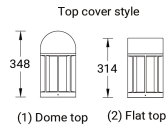

ATLANTIC
ATLANTIC 1

ATLANTIC 2