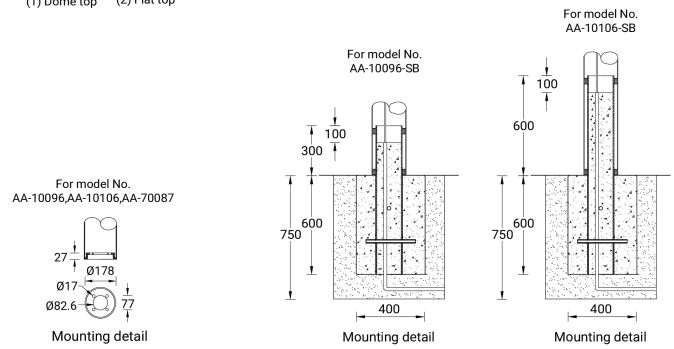

ATLANTIC
ATLANTIC 1

ATLANTIC 2