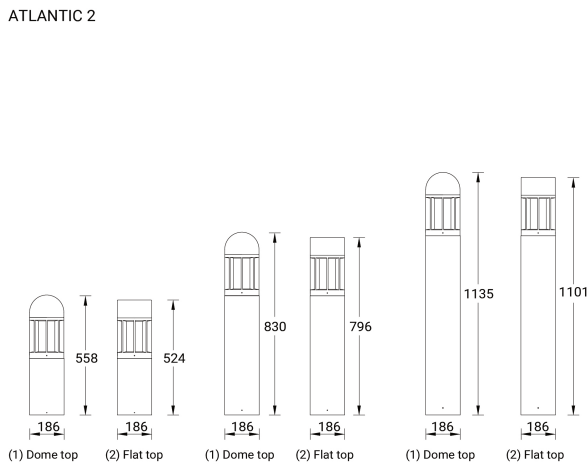

ATLANTIC
ATLANTIC 1

ATLANTIC 2