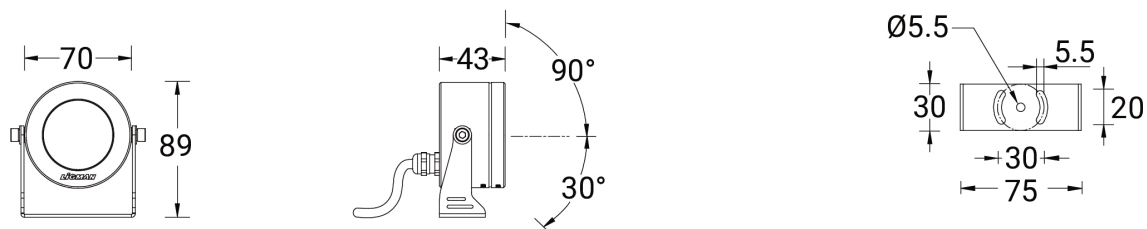

NEMO

NM-50001, NM-50031