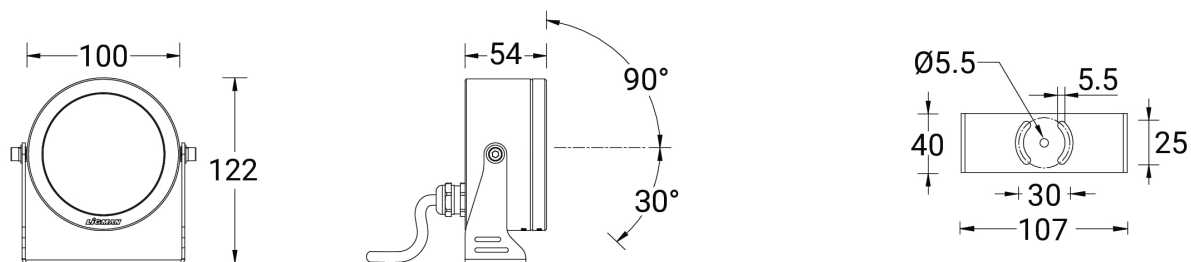

NM-50011, NM-50041