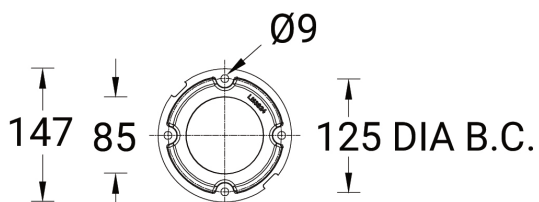

VERANDA

VERANDA

VERANDA 5

Mounting detail