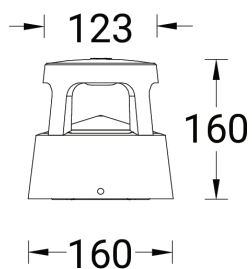

VERANDA

VERANDA

VERANDA 5

Mounting detail