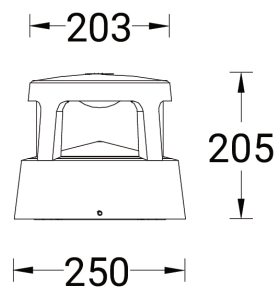

VERANDA

VERANDA

VERANDA 5

Mounting detail

VERANDA 6