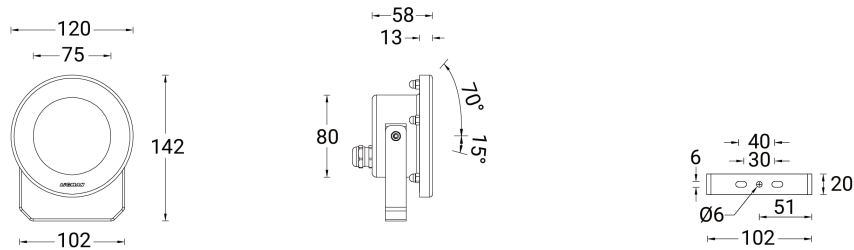

FUN-50011, FUN-50012, FUN-50013