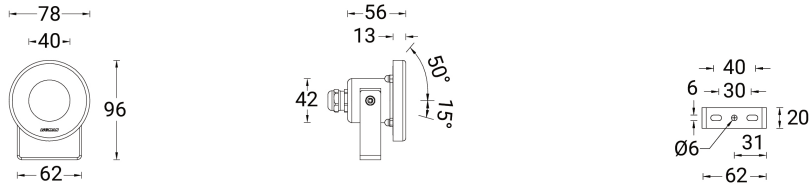

FUNEN

FUN-50001, FUN-50002, FUN-50003